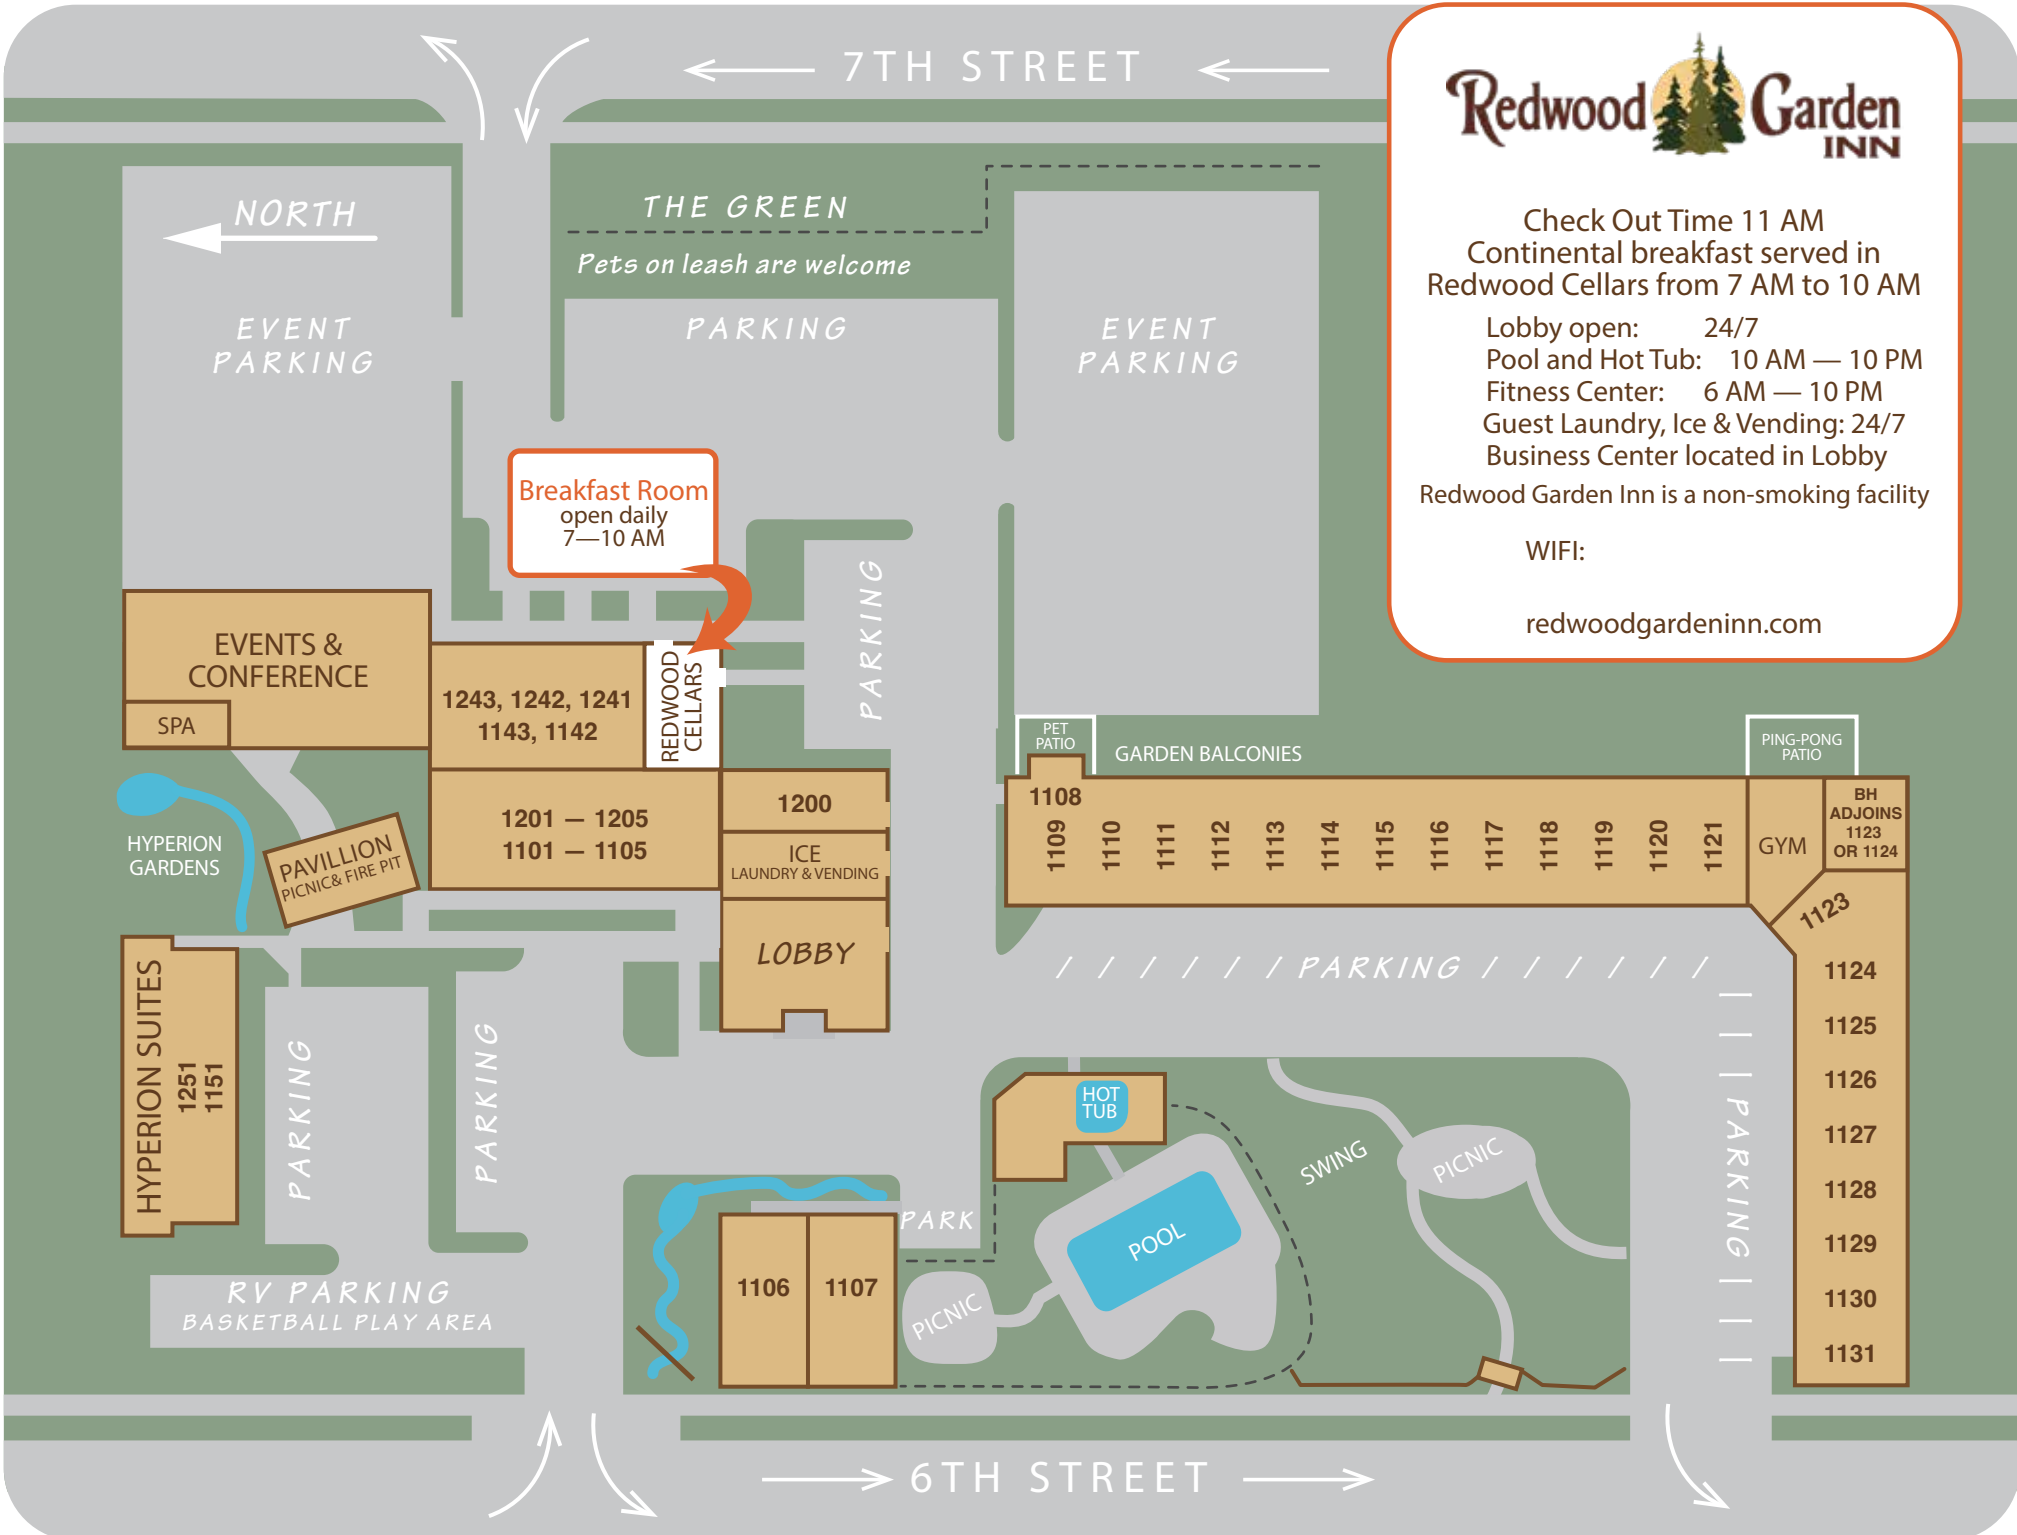

Check Out Time 11 AM
 Continental breakfast served in
 Redwood Cellars from 7 AM to 10 AM

Lobby open: 24/7
 Pool and Hot Tub: 10 AM — 10 PM
 Fitness Center: 6 AM — 10 PM
 Guest Laundry, Ice & Vending: 24/7
 Business Center located in Lobby

Redwood Garden Inn is a non-smoking facility

WIFI:

redwoodgardeninn.com

Breakfast Room
 open daily
 7—10 AM